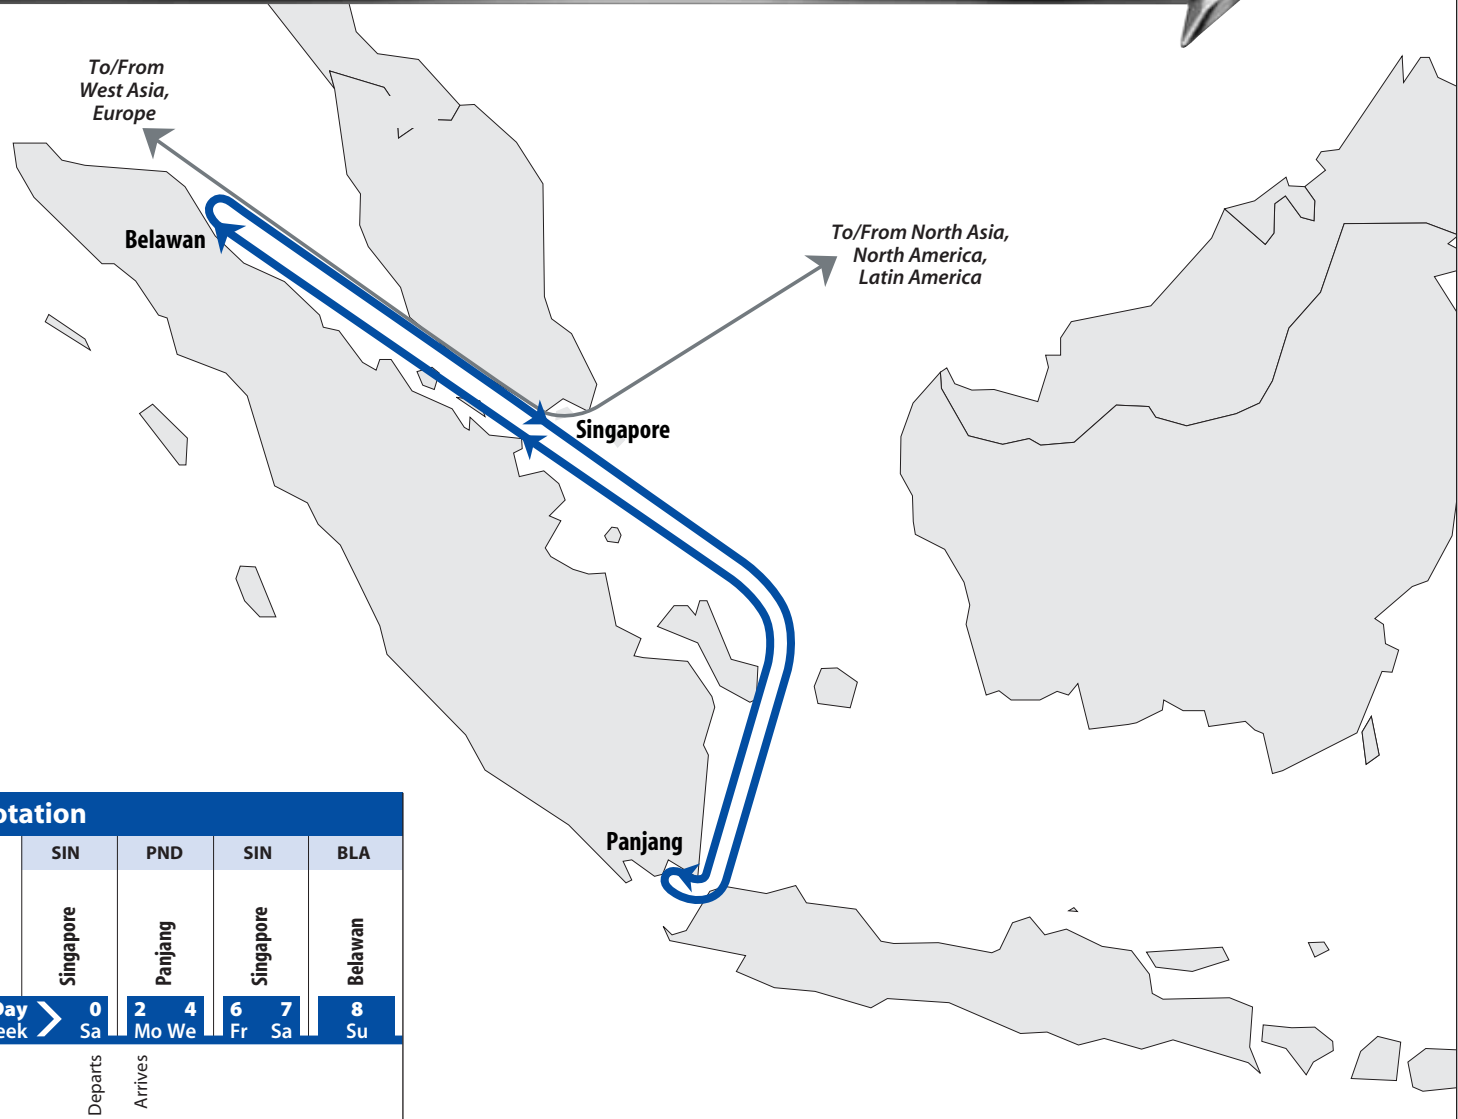

BP2 - Belawan Panjang 2 Service

THE APL ADVANTAGE

- Enjoy greater connectivity between Panjang and Belawan with fortnightly feeder services

Transit Times		Port Rotation							
> Outbound	Inbound >	SIN	PND	SIN	BLA				
> Singapore	< Singapore	Singapore	Panjang	Singapore	Belawan				
2 < Panjang	Panjang < 3	Transit Day	Day of Week	0	2	4	6	7	8
1 < Belawan	Belawan < 1	Sa	Mo We	Fr	Sa	Su			
		Departs	Arrives						