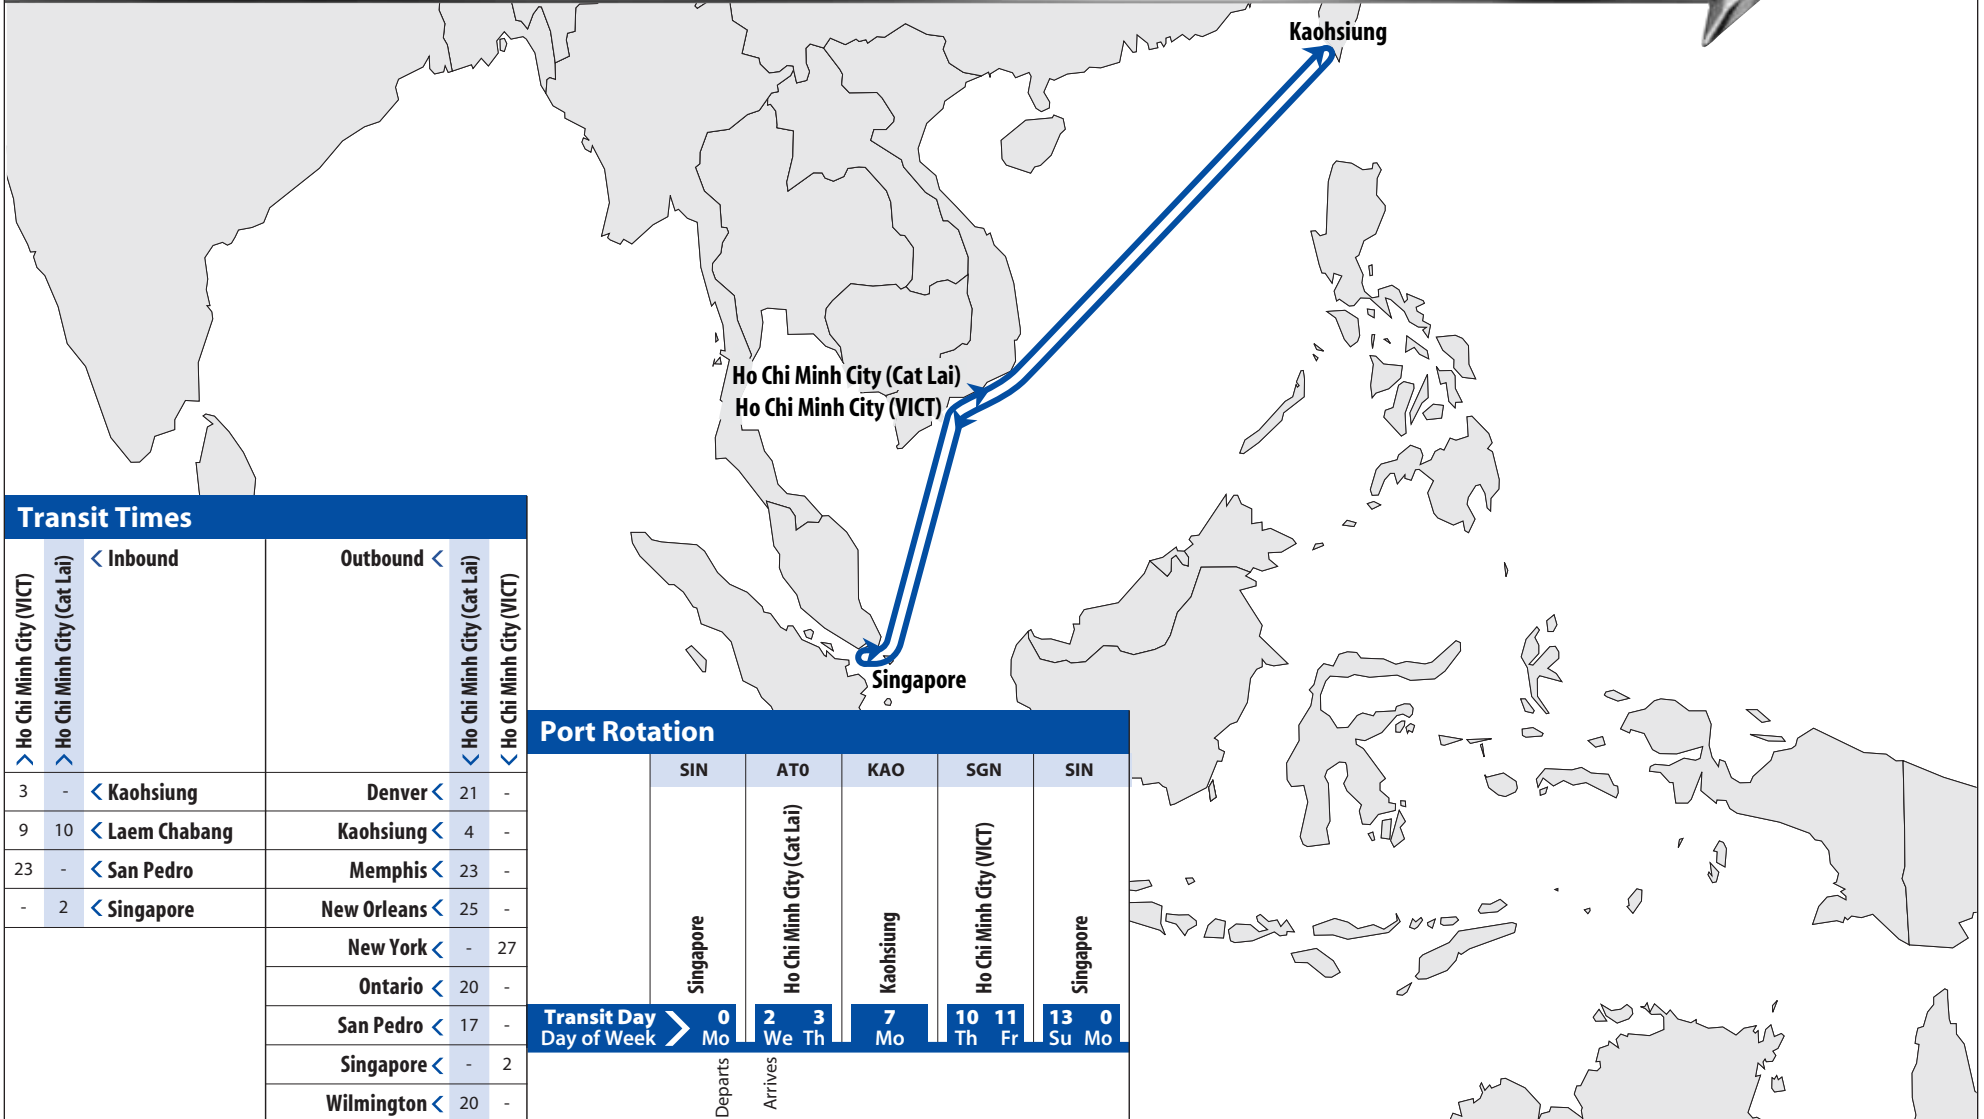

## SVX–Singapore Vietnam Kaohsiung Service

### THE APL ADVANTAGE

- Reliable, dedicated feeder service capable of handling a wide variety of equipment
- Connects to full-service linehaul sailings in Singapore
- Weekly service calling Singapore, Kaohsiung and Ho Chi Minh City (Cat Lai and VICT terminals)

### Transit Times

Inbound		Outbound	
Ho Chi Minh City (VICT)	Ho Chi Minh City (Cat Lai)	Ho Chi Minh City (Cat Lai)	Ho Chi Minh City (VICT)
3	< Kaohsiung	Denver <	21
9	10 < Laem Chabang	Kaohsiung <	4
23	< San Pedro	Memphis <	23
-	2 < Singapore	New Orleans <	25
		New York <	- 27
		Ontario <	20
		San Pedro <	17
		Singapore <	- 2
		Wilmington <	20

### Port Rotation

	SIN	ATO	KAO	SGN	SIN
Departs	Singapore				Singapore
Arrives		Ho Chi Minh City (Cat Lai)	Kaohsiung	Ho Chi Minh City (VICT)	
Transit Day	0	2	3	7	10
Day of Week	Mo	We	Th	Mo	Th
				11	Fr
				13	Su
				0	Mo